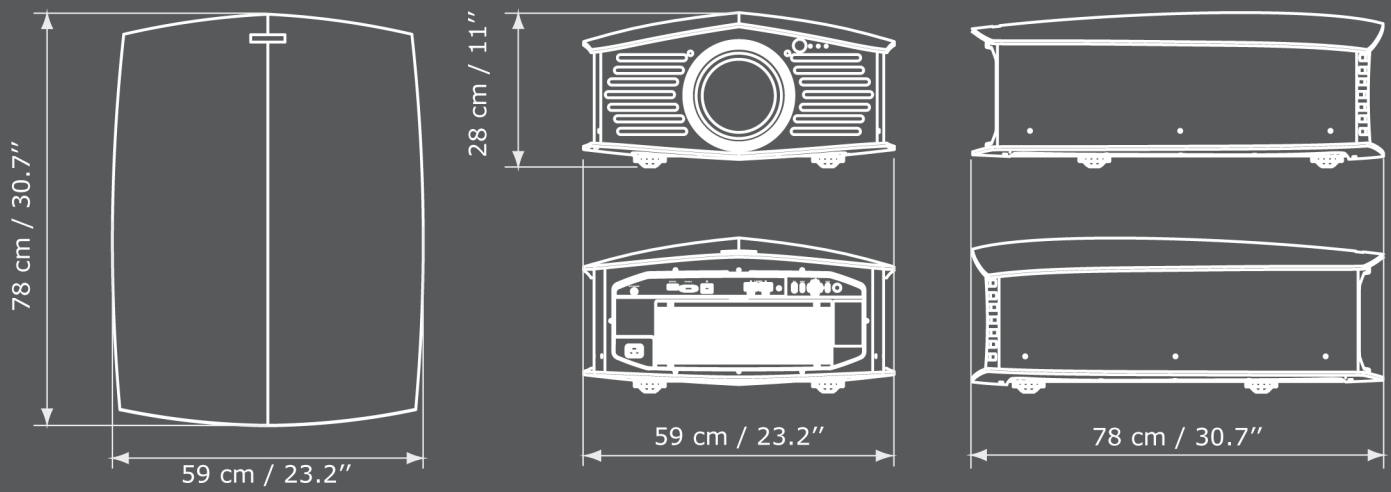

HELIOS

by *DreamVision*

HELIOS SERIES

3000 LUMENS - LASER - 4K HOME-CINEMA PROJECTORS

4K
UHD

Model Version	HELIOS	
P/N	RZ201740	
Native Resolution	D-Cinema 4K- 4096 x 2160 pixels	
Aspect Ratios	19:10 (native), 16:9 (Full-HD), 2.39:1 (Cinemascope crop)	
Panel Technology	Three chip 0.69" LCoS panels	
Illumination	Brightness	3,000 ANSI Lumens (typical)
	Type	Laser Light Source modules
	Estimated Life	20,000 hours
Contrast Ratio	Infinite:1 (with SLPLM™)	
Noise	25 dB (in low LD power mode)	
Video Inputs	2x HDMI 2.0a with HDCP 2.2	
Output	1x mini-DIN 3 pins - VESA 3D syncro signal 1x 12V Trigger	
Control	1x RS-232 in 1x RJ-45 web interface(10/100 Mbps) 1x IR Remote control	
Video-Processing	4K MPC enhancement HDR with PQ gamma (HDR10) HDR with HLG (Hybrid Log Gamma, BBC & NHK) Smart Laser Power Level Management (SLPLM™) Low Latency mode (< 3 frames)	
Colors	BT.709, BT.2020 and Xenon color spaces	
Lenses	Optical Shift	Motorized (±100% vertically ±42% horizontally)
	Zoom	Motorized 2x Zoom 1.37:1 - 2.77:1
	Focus	Motorized
Options	Replacement Air Filter	RZ201741
	Replacement Sponge Filter	RZ201742
	Ceiling Mount	RZ201743
	3D RF dongle	R1048229
	Standard 3D Passive Kit	R1048225
	Ultimate 3D Passive Kit	R1048233
Power	100-240 VAC @ 50/60 Hz (6A max)	
Consumption	750 W max	
Dimensions (WxDxH)	59 x 78 x 28 cm (23.2 x 30.7 x 11.0 inches)	
Net Weight	45 Kg (99 lbs)	