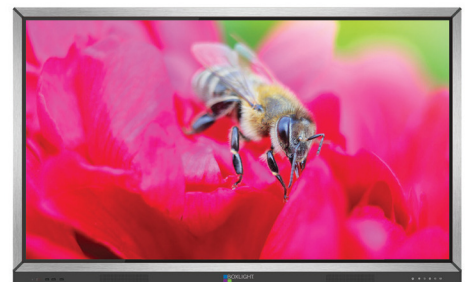

ProColor Series 1 Interactive Flat Panel Displays

Deliver great instruction and have multiple students work together on a brilliant, LED-illuminated 4K UHD 20-touch display.

Students will see everything with Boxlight's vibrant ProColor interactive flat panel displays. Choose from the UHD 65", 70", 75", and 86" models, offering all the features of a touch-driven interactive whiteboard with the simplicity and elegance of a state-of-the-art, ultra-high definition (4K UHD) LCD display.

- Lessons have more contrast and are easier to see—even in large classrooms.
- Up to twenty single-point touch users or ten dual-touch and gestures users can work simultaneously with Touch 360° interactivity, driving collaborative learning.
- Built-in stereo speakers eliminate the need for a separate audio system.
- Full-featured solution includes MimioStudio™ classroom software to easily create and deliver engaging lessons.
- Complete integration with our other products, including our MimioMobile™ collaboration and assessment app.

The surface is made of low-glare and low-friction glass, making this display easy to see with a smooth touch experience.

* Multi-touch available on Windows systems. Mac and Linux are single touch.

ProColor Interactive Flat Panel Displays

Touch technology and collaboration are brought to life with the brilliance of our ultra high-definition LED flat panel Android displays.

What's in the Box

ProColor 652 interactive display

65" flat panel display, magnetic stylus x 3, remote control with batteries, wall mount (optional), HDMI cable (3 m), USB A-to-B for touch (5 m), US power cord (3 m), MimioStudio license, warranty card, and QuickStart Guide.